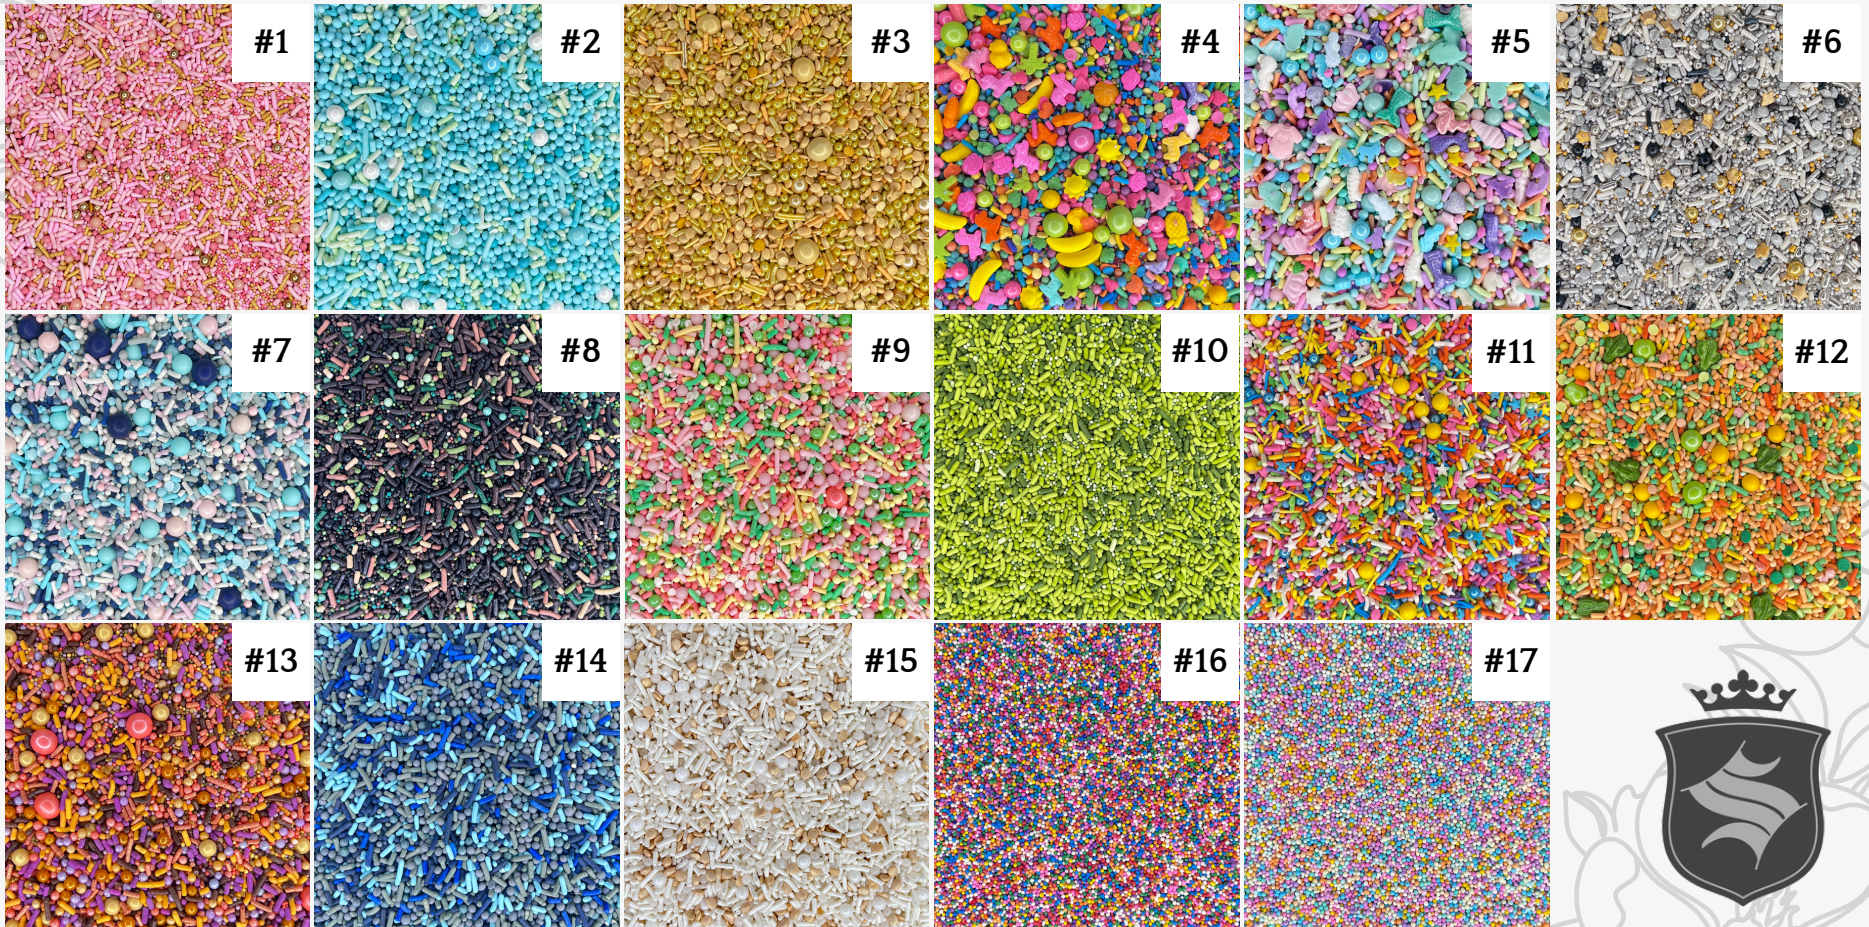

SPRINKLES

Sugar & Scribe

SUGAR and SCRIBE

BAKERY • FINE FOOD

Please Note: Red Velvet/Cream Cheese and Carrot Cake/Cream Cheese Cupcakes may only be topped with Glitter as Sprinkles unfortunately bleed on the Cream Cheese Frosting